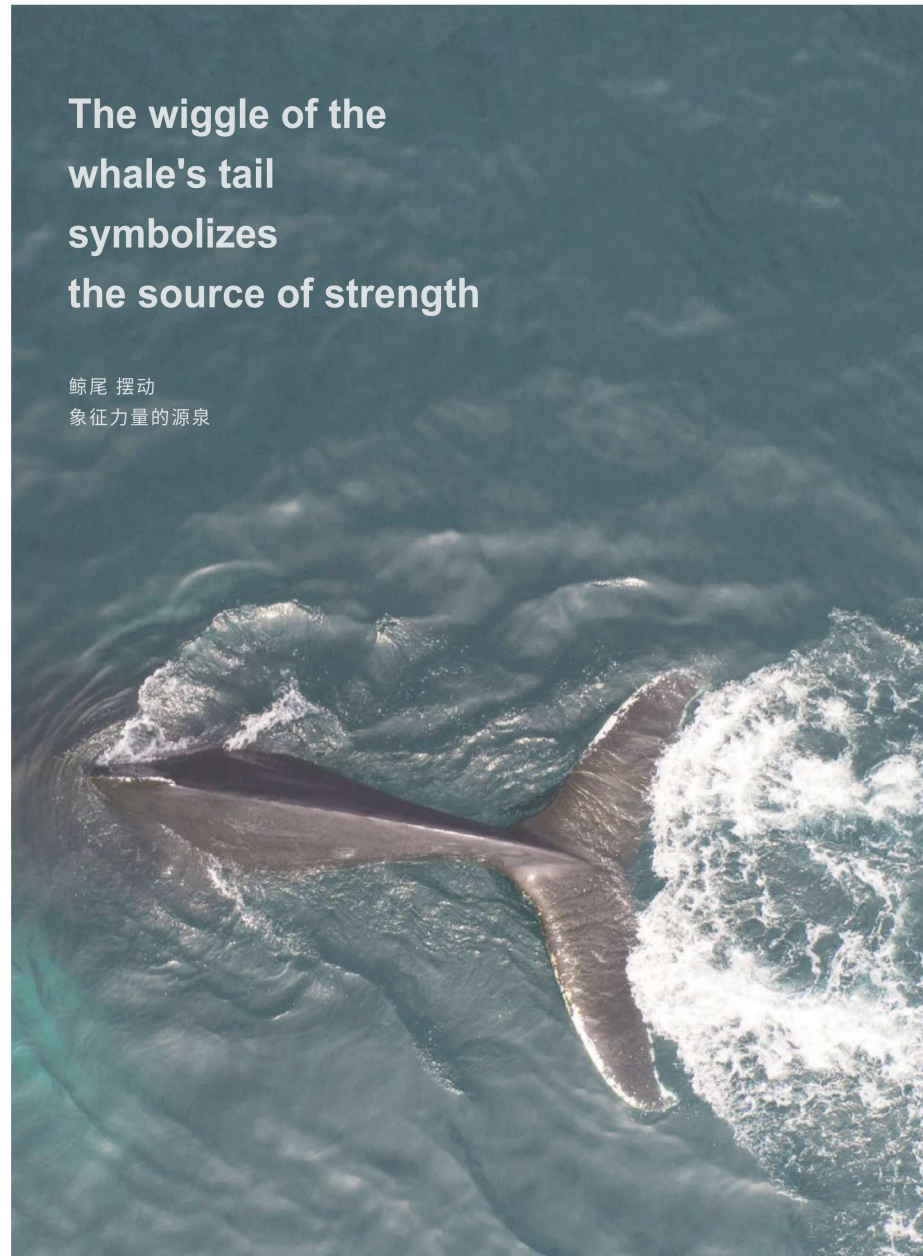

WHALE

鲸致系列

A graceful figure,
a graceful carriage.

身姿优美, 体态轻盈

The wiggle of the
whale's tail
symbolizes
the source of strength

鲸尾 摆动
象征力量的源泉

精致造型
塑造纯粹之美
柔顺线条
带来极致舒适体验

Exquisite modeling
shaping
pure beauty,
smooth lines
bring extreme comfort
experience